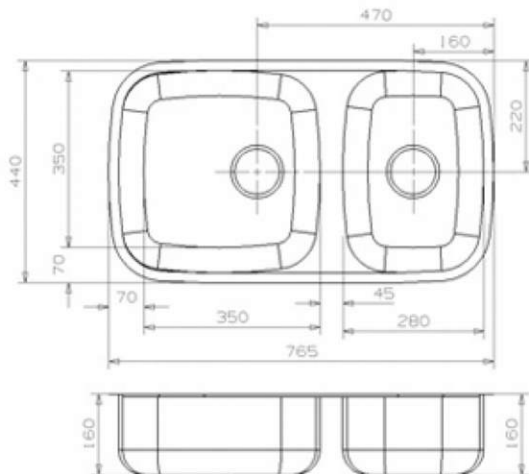

ROYAL 80 (INTEGRATED/UNDERBUILD)

datum: 26-01-2007