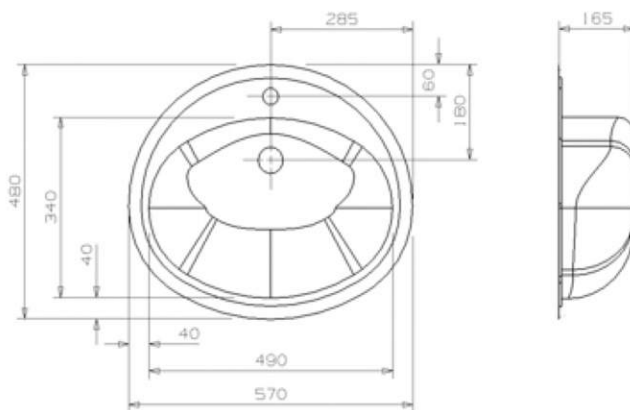

PACIFIC

(INTEGRATED/UNDERBUILD)

datun1 23-02-2007