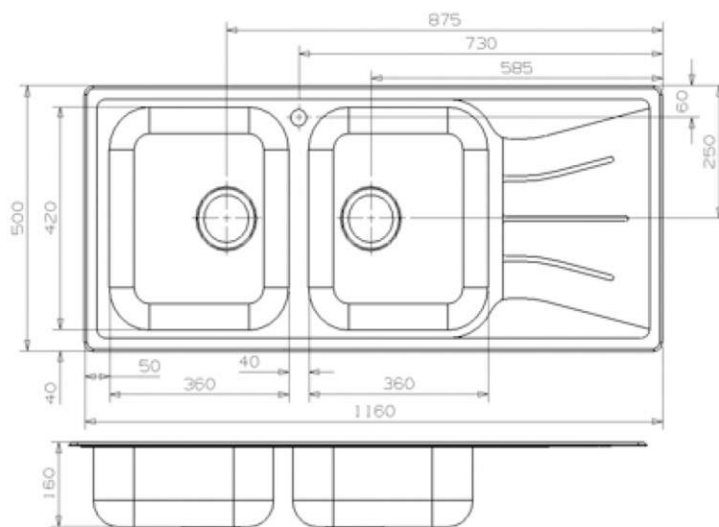

DIPLOMAT 30 (INSET)

dotum: 19-02-2007