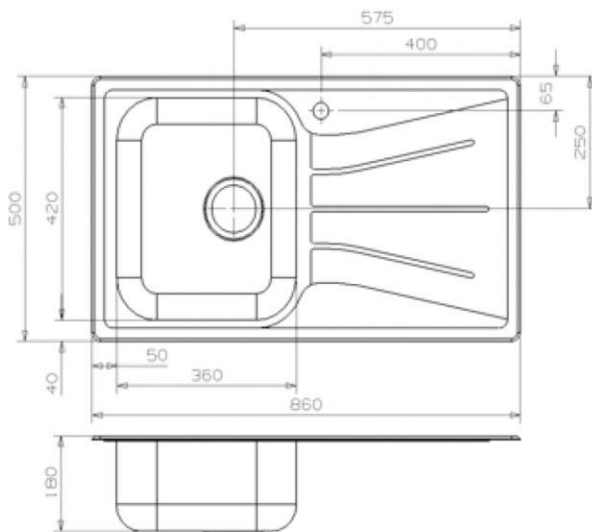

DIPLOMAT 10 (INSET)

datum: 15-02-2007