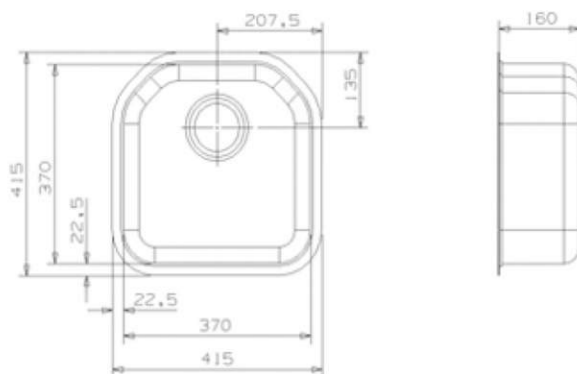

DENVER (INSET)

product information

productcode: B09C1LLU06GDS
cabinet: 45 cm
depth: 160 mm

www.reginox.com

DENVER (INSET)

datum: 17-01-2007