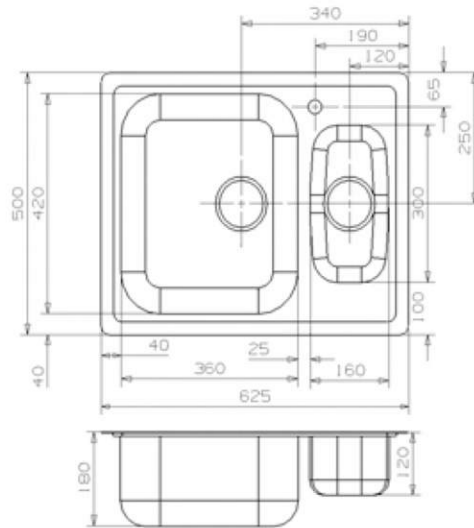

COMMODORE 60 (INTEGRATED/UNDERBUILD)

dotum1 23-01-2007