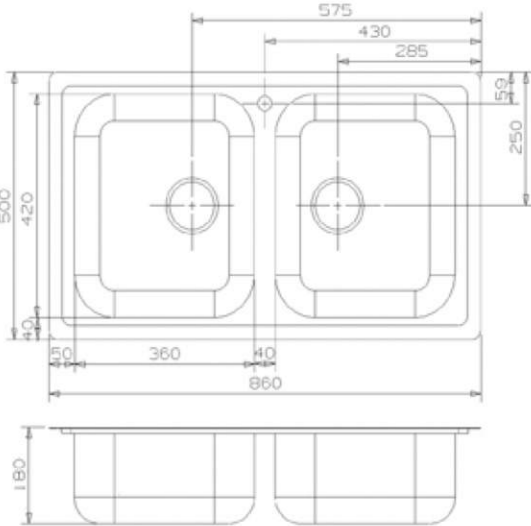

COMMODORE 20 (INTEGRATED/UNDERBUILD)

datum: 17-01-2007