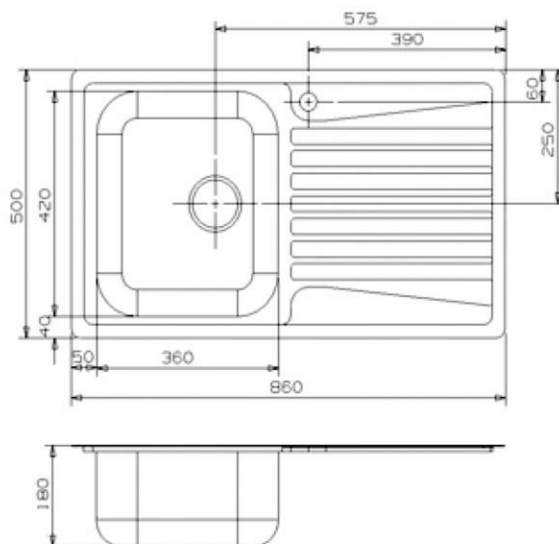

COMMODORE 10 (INSET)

datum 17-01-2007